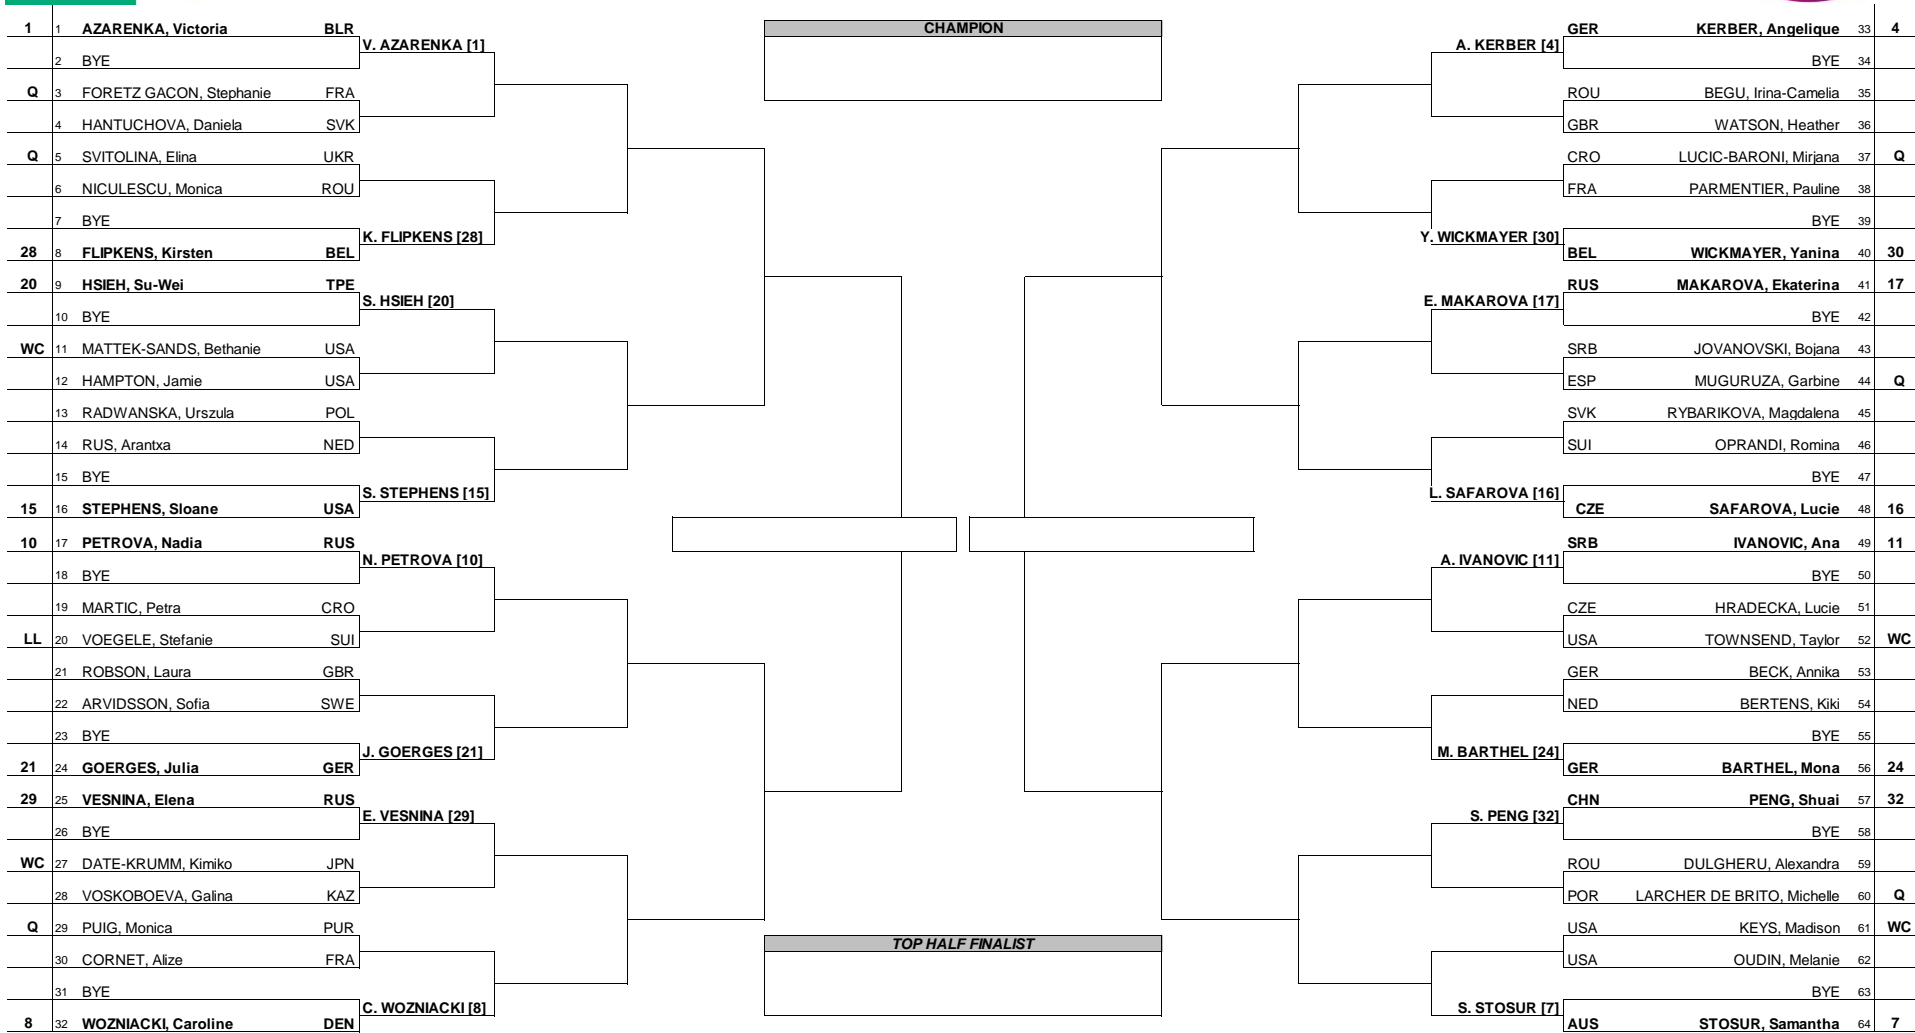

# BNP PARIBAS OPEN

## BNP Paribas Open MAIN DRAW SINGLES

Indian Wells, USA 4-17 March 2013  
Hard, Plexipave  
WTA Premier Mandatory - \$5,030,408

Seeded Players	Rank	Seeded Players	Rank	Prize Money	Pts.	Lucky Losers	Retirements/W.O.
1 AZARENKA, Victoria	2	9 BARTOLI, Marion	11	Winner	\$1,000,000	1000	
2 SHARAPOVA, Maria	3	10 PETROVA, Nadia	12	Finalists	\$500,000	700	C. Giorai (Right Shoulder)
3 RADWANSKA, Agnieszka	4	11 IVANOVIC, Ana	13	Semi-Finalists	\$225,000	450	
4 KERBER, Angelique	6	12 CIBULKOVA, Dominika	14	Quarter Finalists	\$104,000	250	
5 KVITOVA, Petra	7	13 KIRILENKO, Maria	15	4th Round	\$52,000	140	
6 ERRANI, Sara	8	14 VNCI, Roberta	16	3rd Round	\$26,000	80	
7 STOSUR, Samantha	9	15 STEPHENS, Sloane	17	2nd Round	\$16,000	50	
8 WOZNIACKI, Caroline	10	16 SAFAROVA, Lucie	18	1st Round	\$11,000	5	

# BNP PARIBAS OPEN

**BNP Paribas Open**  
**MAIN DRAW SINGLES**  
 Indian Wells, USA 4-17 March 2013  
 Hard, Plexipave  
 WTA Premier Mandatory - \$5,030,408

Seeded Players		Seeded Players		Prize Money		Lucky Losers		Retirements/W.O.	
Rank	Player	Rank	Player	Pts.	Prize Money	Pts.	Player	Player	Player
17	MAKAROVA, Ekaterina	19	SUAREZ NAVARRO, Carla	28	Winner	\$1,000,000	1000	C. Giorgi (Right Shoulder)	
18	JANKOVIC, Jelena	21	PAVLYUCHENKOVA, Anastasia	29	Finalists	\$500,000	700		
19	ZAKOPALOVA, Klara	22	CIRSTEA, Sorana	30	Semi-Finalists	\$225,000	450		
20	HSIEH, Su-Wei	23	FLIPKENS, Kirsten	31	Quarter Finalists	\$104,000	250		
21	GOERGES, Julia	24	VESNINA, Elena	32	4th Round	\$52,000	140		
22	LEPCHENKO, Varvara	25	WICKMAYER, Yanina	33	3rd Round	\$26,000	80		
23	PASZEK, Tamira	26	SHVEDOVA, Yaroslava	34	2nd Round	\$16,000	50		
24	BARTHEL, Mona	27	PENG, Shuai	35	1st Round	\$11,000	5		
						<b>Last Direct Acceptance</b>		<b>Players Representative</b>	
						Melanie Oudin - 84		M Keyes, M Oudin, D Hantuchova	
								<b>WTA Supervisor(s)</b>	
								Donna Kelsø, Laura Ceccarelli	
								www.wtatennis.com   facebook.com/WTA   twitter.com/WTA   youtube.com/WTA	